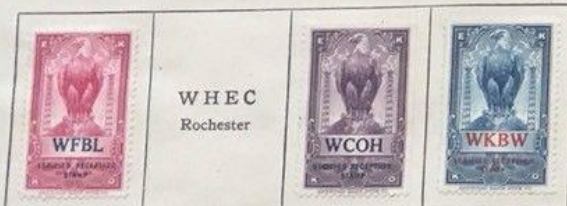

NEW YORK

NEW YORK (Cont'd)