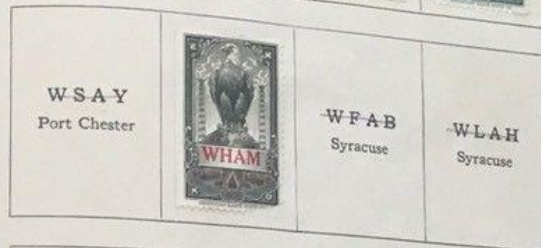

Ekko Album of Radio Verification Stamps

In the 1920s, long wire antennas could pick up stations from hundreds or thousands of miles away. When a radio enthusiast heard a faraway station, he could send a card to the station indicating the date, time, frequency and what was heard. The station would then send the listener a stamp for their station, to place in the listener's album.

COLORADO

CONNECTICUT

DELAWARE

DISTRICT OF COLUMBIA

FLORIDA

ILLINOIS

ILLINOIS

NEW JERSEY

NEW JERSEY (Cont'd)

NEW YORK

NEW YORK

NEW YORK

NEW YORK (Cont'd)

NEW YORK (Cont'd)

--	--	--	--

NORTH CAROLINA

NORTH DAKOTA

KFJM Grand Forks	WPAK Agricultural College	WDAY Fargo	KFJQ Grand Forks
---------------------	---------------------------------	---------------	---------------------

--	--	--	--

OHIO

WPAL Columbus	WRK Hamilton	WHAG Cincinnati	WOAC Lima
------------------	-----------------	--------------------	--------------